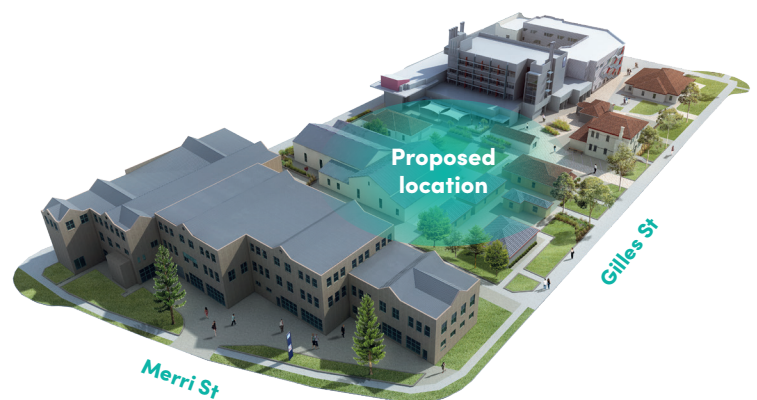

The Project

The Victorian Government is partnering with Warrnambool City Council and South West TAFE to deliver the \$20.25 million Warrnambool Learning and Library Hub.

The new building will replace the existing library in Liebig Street, with library members and visitors able to enjoy all the current library services in new, larger, modern and accessible spaces. It will provide more spaces for meetings, social activities and programs.

The new learning hub and library will be a social space for interaction and knowledge exchange with free access to computers, study areas, learning and play opportunities for children.

The hub will be located on the South West TAFE campus (see image).

Questions?

What is a 'learning and library hub'?

This exciting new community space in the CBD will be a place that brings together library facilities and other new services to meet the needs of both the community and South West TAFE students and staff, in new and refurbished buildings at the TAFE's Warrnambool Campus.